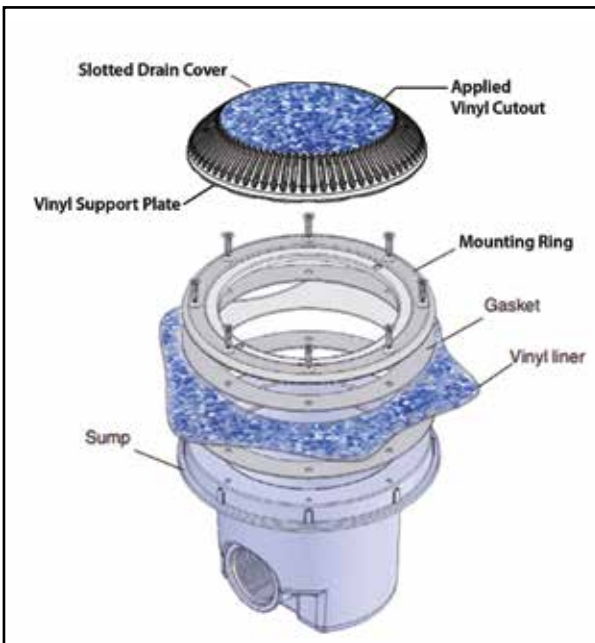

# VINYL TOP DRAIN COVERS

PATENTED & VGB COMPLAINT

Designed specifically for use with vinyl pool liners to blend in perfectly and disappear into your pool floor. When purchasing your vinyl liner with GLI Pool Products, GLI will conveniently install the liner swatch to the main drain.

## FEATURES & BENEFITS:

- For single or multiple drain use
- Safety Engineered: VGB, ANSI/APSP-16 2011 and NSF/ANSI 50-2015 Compliant
- Gradual slope for comfort and to reduce pool cleaner hang ups
- Flow Rates: Floor 130 GPM, Wall 72 GPM, minimum pipe size 1.5 inch
- Manufactured from superior UV-Resistant ABS
- Patent 15/413324
- Offered in 7 designer colors
- Proudly Made in the USA
- Includes drain cover, support plate, mounting ring, gaskets, and Phillips screws

### FEATURES & BENEFITS:

- Includes Decorative Faceplate, Skimmer Insert, and Weir
- Simple to install, no glue needed
- Skimmer Insert is Patent Pending
- Fits Hayward Skimmers SP1084, SP1085-10M and SP1085-20M
- Available in Beige, Light Gray, Dark Gray, Light Blue, and Dark Blue

### FEATURES & BENEFITS:

- Threaded Eyeball Fitting & Decorative Beauty Ring
- Available in White, Beige, Light Gray, Dark Gray, Light Blue, and Dark Blue