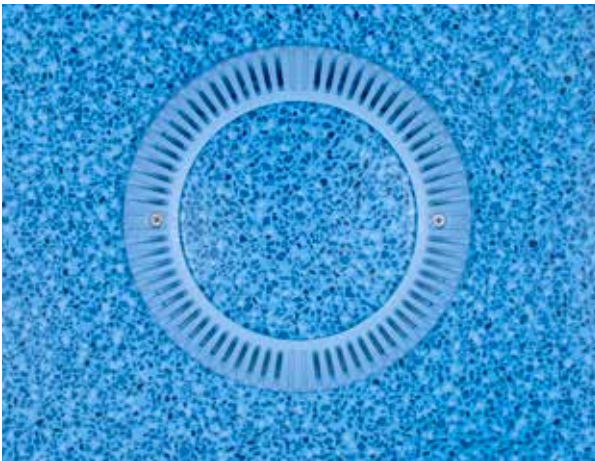

# VINYL TOP DRAIN COVERS

PATENTED & VGB COMPLAINT

Designed specifically for use with vinyl pool liners to blend in perfectly and disappear into your pool floor. When purchasing your vinyl liner with GLI Pool Products, GLI will conveniently install the liner swatch to the main drain.

## FEATURES & BENEFITS:

- For single or multiple drain use
- Safety Engineered: VGB, ANSI/APSP-16 2011 and NSF/ANSI 50-2015 Compliant
- Gradual slope for comfort and to reduce pool cleaner hang ups
- Flow Rates: Floor 130 GPM, Wall 72 GPM, minimum pipe size 1.5 inch
- Manufactured from superior UV-Resistant ABS
- Patent 15/413324
- Offered in 7 designer colors
- Proudly Made in the USA
- Includes drain cover, support plate, mounting ring, gaskets, and Phillips screws

### FEATURES & BENEFITS:

- Includes Decorative Faceplate, Skimmer Insert, and Weir
- Simple to install, no glue needed
- Skimmer Insert is Patent Pending
- Fits Hayward Skimmers SP1084, SP1085-10M and SP1085-20M
- Available in Beige, Light Gray, Dark Gray, Light Blue, and Dark Blue

### FEATURES & BENEFITS:

- Threaded Eyeball Fitting & Decorative Beauty Ring
- Available in White, Beige, Light Gray, Dark Gray, Light Blue, and Dark Blue