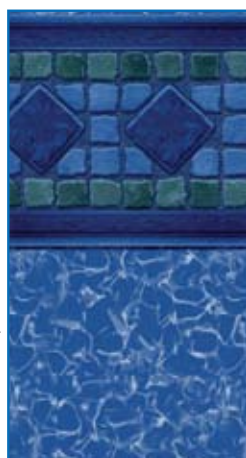

2010 SPLASH ABOVE GROUND POOL LINERS

OVERLAP PATTERNS

SOLID BLUE

BLUE WALL/SWIRL FLOOR

SWIRL WALL/SWIRL FLOOR

BOULDER

AQUARIUM

BEADED PATTERNS

BOULDER 48" , 52"

CAPRI 48" , 52" , 54"

GOLDEN BEACH 48" , 52" , 54"

MARINA 48" , 52"

LUCIA 48" , 52"

AQUARIUM 48" , 52"