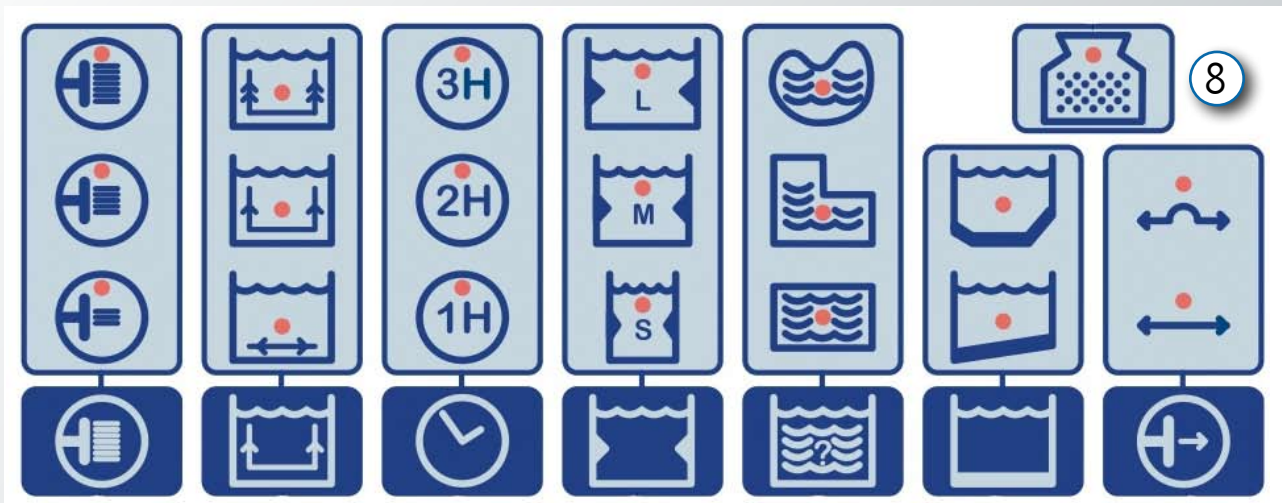

## Perfection in Your Pool

Dirt Devil®, the most recognized name in home vacuuming now brings you the Dirt Devil® Avenger ARC Robotic Pool Vacuum. This advanced State-of-the-Art Dirt Devil® with the Aquatron control panel allows you to program your pool to it's specific specifications, giving you a cleaner pool every time.

## State-of-the-Art Technology

AquaControl is a unique control panel which allows you to communicate directly with your Avenger ARC robot & customize your pools cleaning cycles. The interface above allows you to set different parameters so that your pool can always be cleaned as efficiently as possible. If no feature are selected your robot will work in default mode and choose parameters for you.

## The Right Speed - The Right Time

Multiple speed choices allows you to choose the right speed for you pool depending on the type of dirt load! Smaller, finer sediment such as pollen, choose "Fine Mode". For larger debris, increase the speed to cover the pool more completely in a shorter period of time.

## Intelligent Benefits

- Dirt Devil® computer calculates your pool size and shape and programs itself to completely vacuum bottom and walls up to waterline, unless otherwise specified.
- Aquatron control panel allows you to communicating with your Avenger ARC.
- Filter bag full sensor immediately senses when bag needs cleaning.
- Three cleaning cycles is the perfect way to save energy cost in smaller pools.
- Works independently of your pool pump and filter.
- Powerful, on-board pump sucks up dirt and debris from pool bottom, walls, and steps — no additional pump needed
- Brushes, scrubs and vacuums all at once.
- Built Dirt Devil® Tough with three-year warranty to prove it.