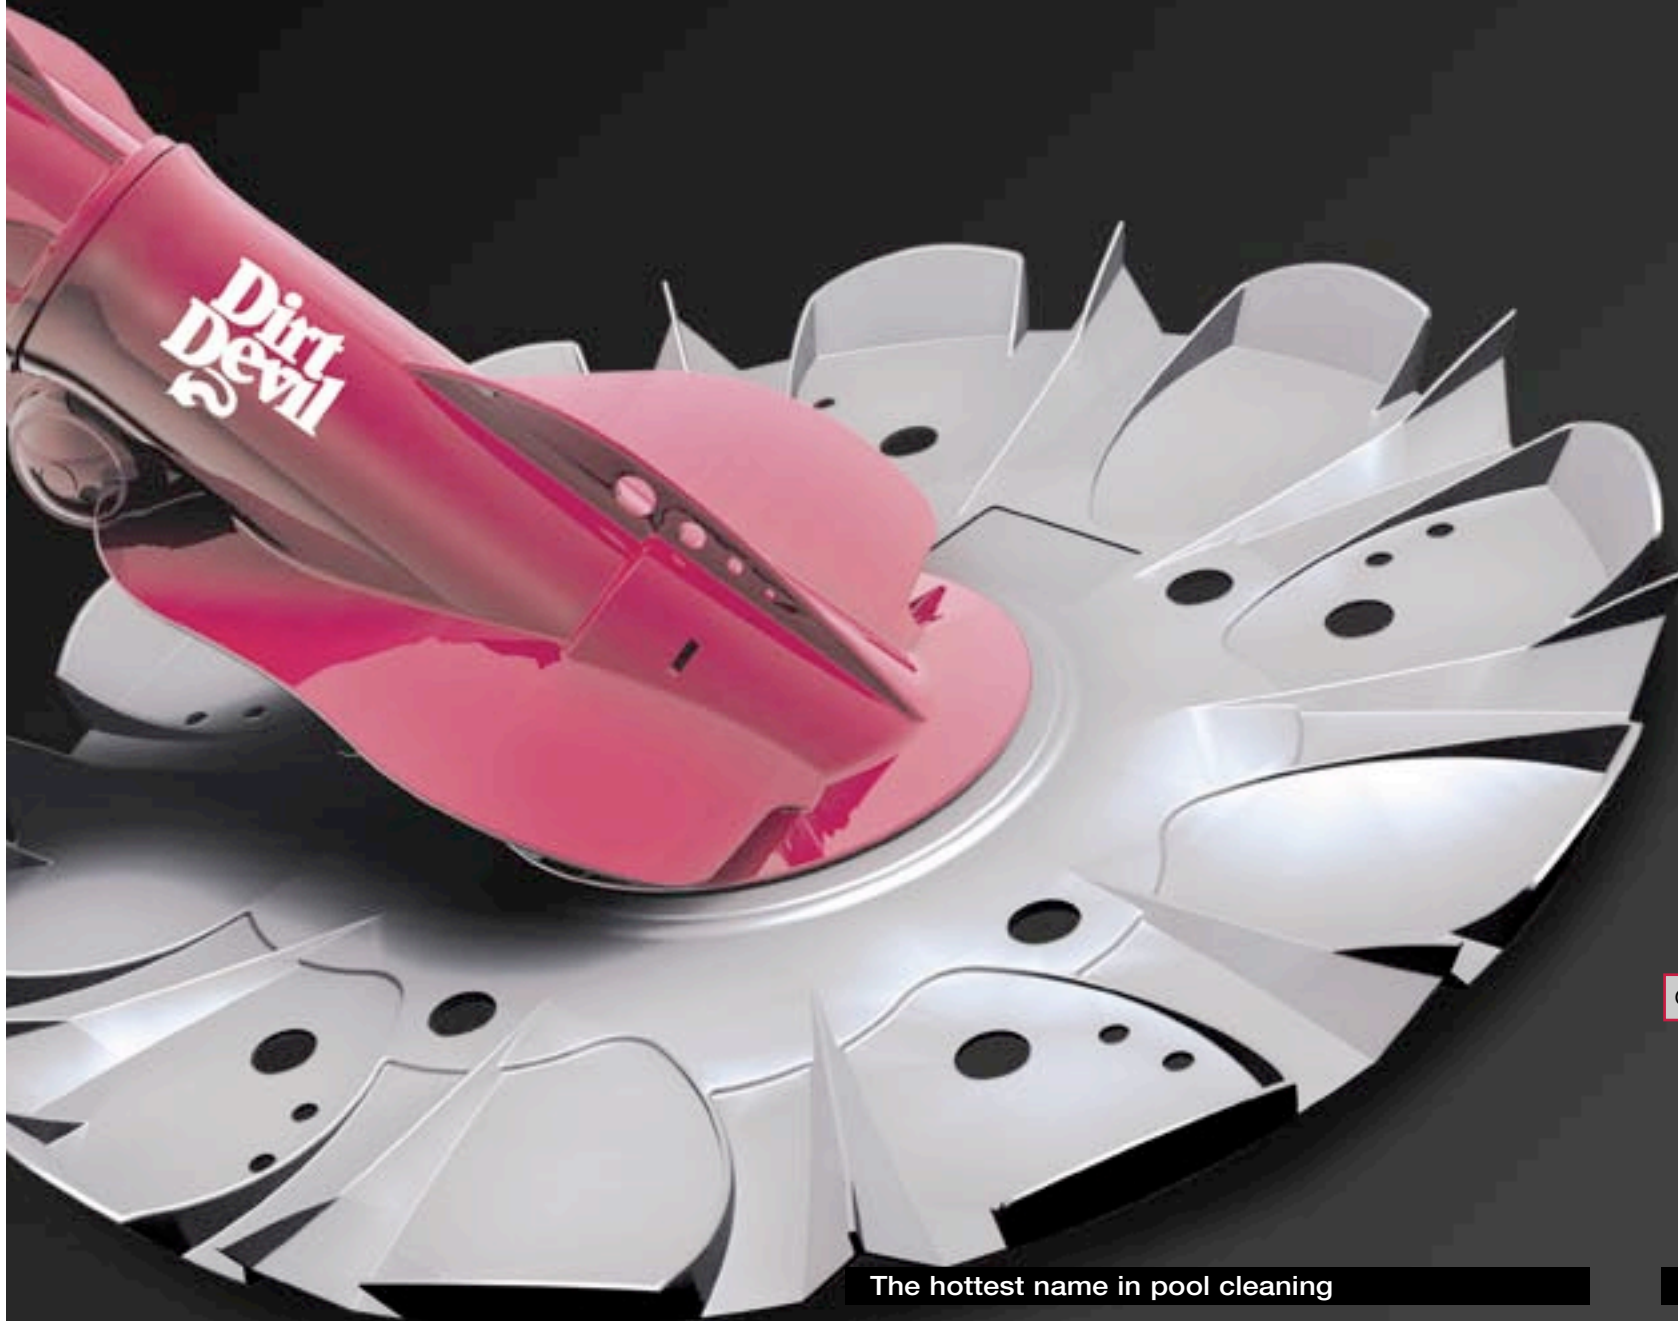

1 One powerful pool cleaner   **2** Two-year warranty   **3** Three-step installation

The hottest name in pool cleaning

Dirt Devil®, the most recognized name in home vacuuming brings you the D2000™ Pool Vacuum. Now, you can have the power to clean your above ground pool efficiently and inexpensively. No other automatic pool cleaner has this kind of power. Tell your Dirt Devil® Automatic Pool Vacuum dealer or pool professional you want a Dirt Devil® in your pool.

Powerful two-year warranty

The Dirt Devil® D2000 Pool Vacuum is so reliable and well built, it comes with a two-year limited warranty. It's the name you can trust to keep on cleaning day after day, year after year.

All the power you need to clean your pool

This top-of-the-line Dirt Devil® has the power to clean your above ground pool from top to bottom automatically. Its suction power picks up everything from dirt and bugs to pebbles and twigs, so you can spend time enjoying your pool instead of cleaning it.

Installs in no time

You don't need any tools with the Dirt Devil® D2000 Pool Vacuum. It can be installed with ease in minutes. Just attach the disc and hose and put it in your pool. It will do the cleaning so you can spend the day swimming.

Designed to work in your pool

Regardless of shape, size or construction of your above ground pool, the Dirt Devil® D2000 Pool Vacuum can clean it. No electricity is needed. It gets its power from your pool's own pump and filtration system. It's easy to install, easy to service and lasts longer than other pool cleaners. And with our Unifram™ technology, there are no wheels to jam, no gears to break and simply no hassle.

Get the power of a Dirt Devil today

For more information about the Dirt Devil® D2000 Above Ground Pool Vacuum, ask your pool professional, call Dirt Devil® toll free at 1-800-448-2343 or visit www.glipoolproducts.com.